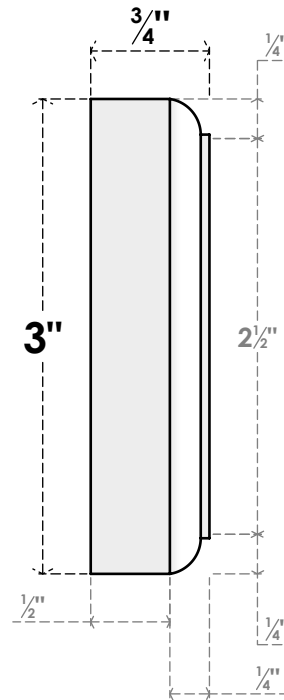

ROSP030X030X075SDG05

3"W X 3"H X 3/4"P STANDARD SEDGWICK ROSETTE WITH ROUNDED EDGE, ARCHITECTURAL GRADE PVC

FRONT

SIDE

EKENA MILLWORK
2300 WEST MAIN ST.
CLARKSVILLE, TX 75426
TOLL FREE: 866-607-0453
WWW.EKENAMILLWORK.COM

NOTES

1. INSTALLATION TO BE COMPLETED IN ACCORDANCE WITH MANUFACTURER'S SPECIFICATIONS.
2. DRAWING MAY NOT BE TO SCALE
3. THIS DRAWING IS INTENDED FOR DESIGN AND PLANNING PURPOSES ONLY.
4. ALL INFORMATION CONTAINED HEREIN WAS CURRENT AT THE TIME OF DEVELOPMENT BUT MUST BE REVIEWED AND APPROVED BY THE PRODUCT MANUFACTURER TO BE CONSIDERED ACCURATE.
5. ARCHITECTURAL GRADE PVC PRODUCTS ARE MADE FROM EXPANDED CELLULAR PVC AND COME NATURALLY WHITE BUT MAY BE PAINTED