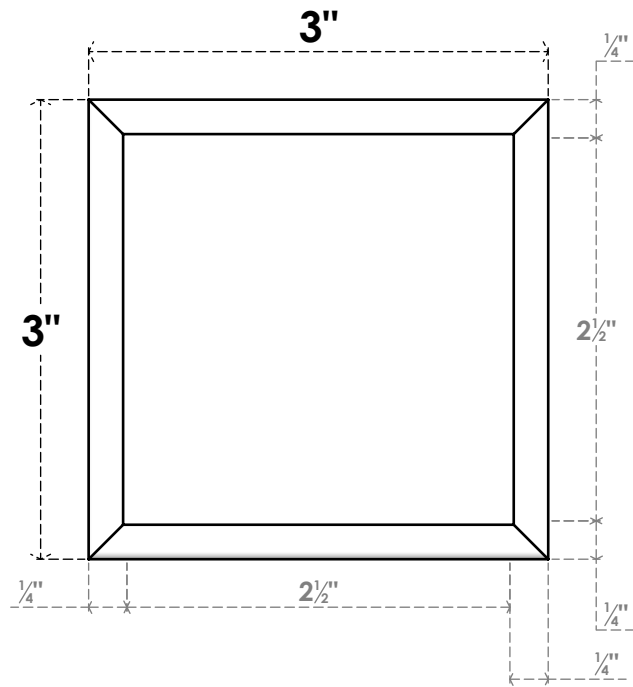

ROSP030X030X075SDG05

3"W X 3"H X 3/4"P STANDARD SEDGWICK ROSETTE WITH ROUNDED EDGE, ARCHITECTURAL GRADE PVC

FRONT

SIDE

EKENA MILLWORK
2300 WEST MAIN ST.
CLARKSVILLE, TX 75426
TOLL FREE: 866-607-0453
WWW.EKENAMILLWORK.COM